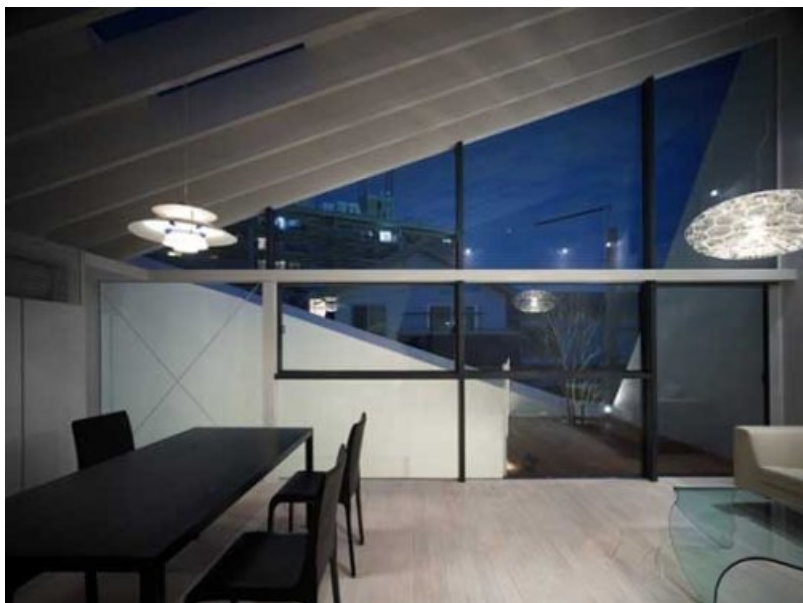

日本, 广岛, 包裹住宅/未来工作室

日本建筑事务所未来工作室设计了这个位于日本广岛的住宅。“包裹”住宅其当地描述了该建筑特色，建筑外墙体向室内空间伸展，包裹起一片绿色庭院。外墙面敷以黑色镀锌钢板，与室内的极简色调形成事宜的对比。光线从斜坡墙面上部的开口进入室内，为这个坐落在人员密集区域的住宅提供了一种宽敞的感觉。斜起的墙面同时也保证了住宅的私密性。

原文:

Future Studio, a Japanese architecture firm, designed a residence in Hiroshima City, Japan. Fittingly named the Wrap House, the home's walls extended past the interior spaces to enclose a green area. The exterior is clad in black galvanized steel plates which contrast nicely to the interior's minimalistic hues. The sloping diagonal walls allow light to penetrate the home, providing a spacious feeling to the home which is situated in a densely populated area. The diagonals