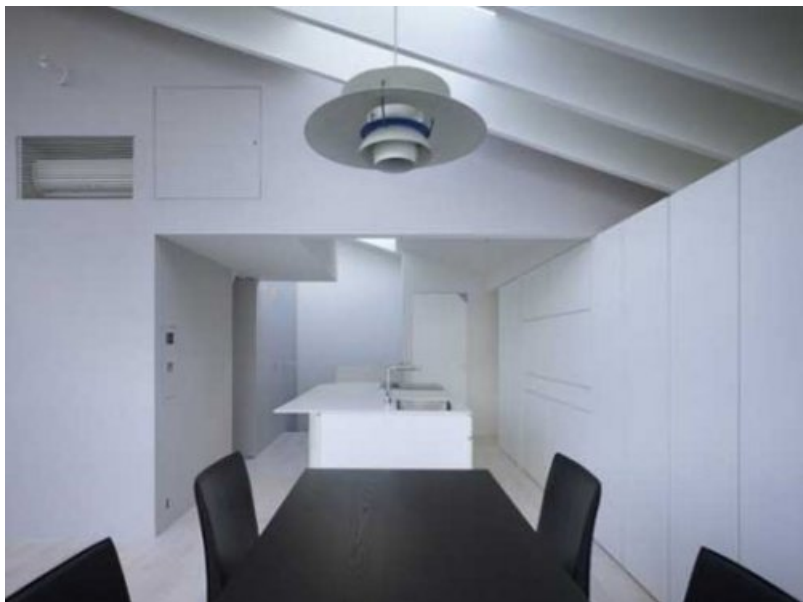

日本, 广岛, 包裹住宅/未来工作室

日本建筑事务所未来工作室设计了这个位于日本广岛的住宅。“包裹”住宅其当地描述了该建筑特色，建筑外墙体向室内空间伸展，包裹起一片绿色庭院。外墙面敷以黑色镀锌钢板，与室内的极简色调形成事宜的对比。光线从斜坡墙面上部的开口进入室内，为这个坐落在人员密集区域的住宅提供了一种宽敞的感觉。斜起的墙面同时也保证了住宅的私密性。

原文:

Future Studio, a Japanese architecture firm, designed a residence in Hiroshima City, Japan. Fittingly named the Wrap House, the home's walls extended past the interior spaces to enclose a green area. The exterior is clad in black galvanized steel plates which contrast nicely to the interior's minimalistic hues. The sloping diagonal walls allow light to penetrate the home, providing a spacious feeling to the home which is situated in a densely populated area. The diagonals